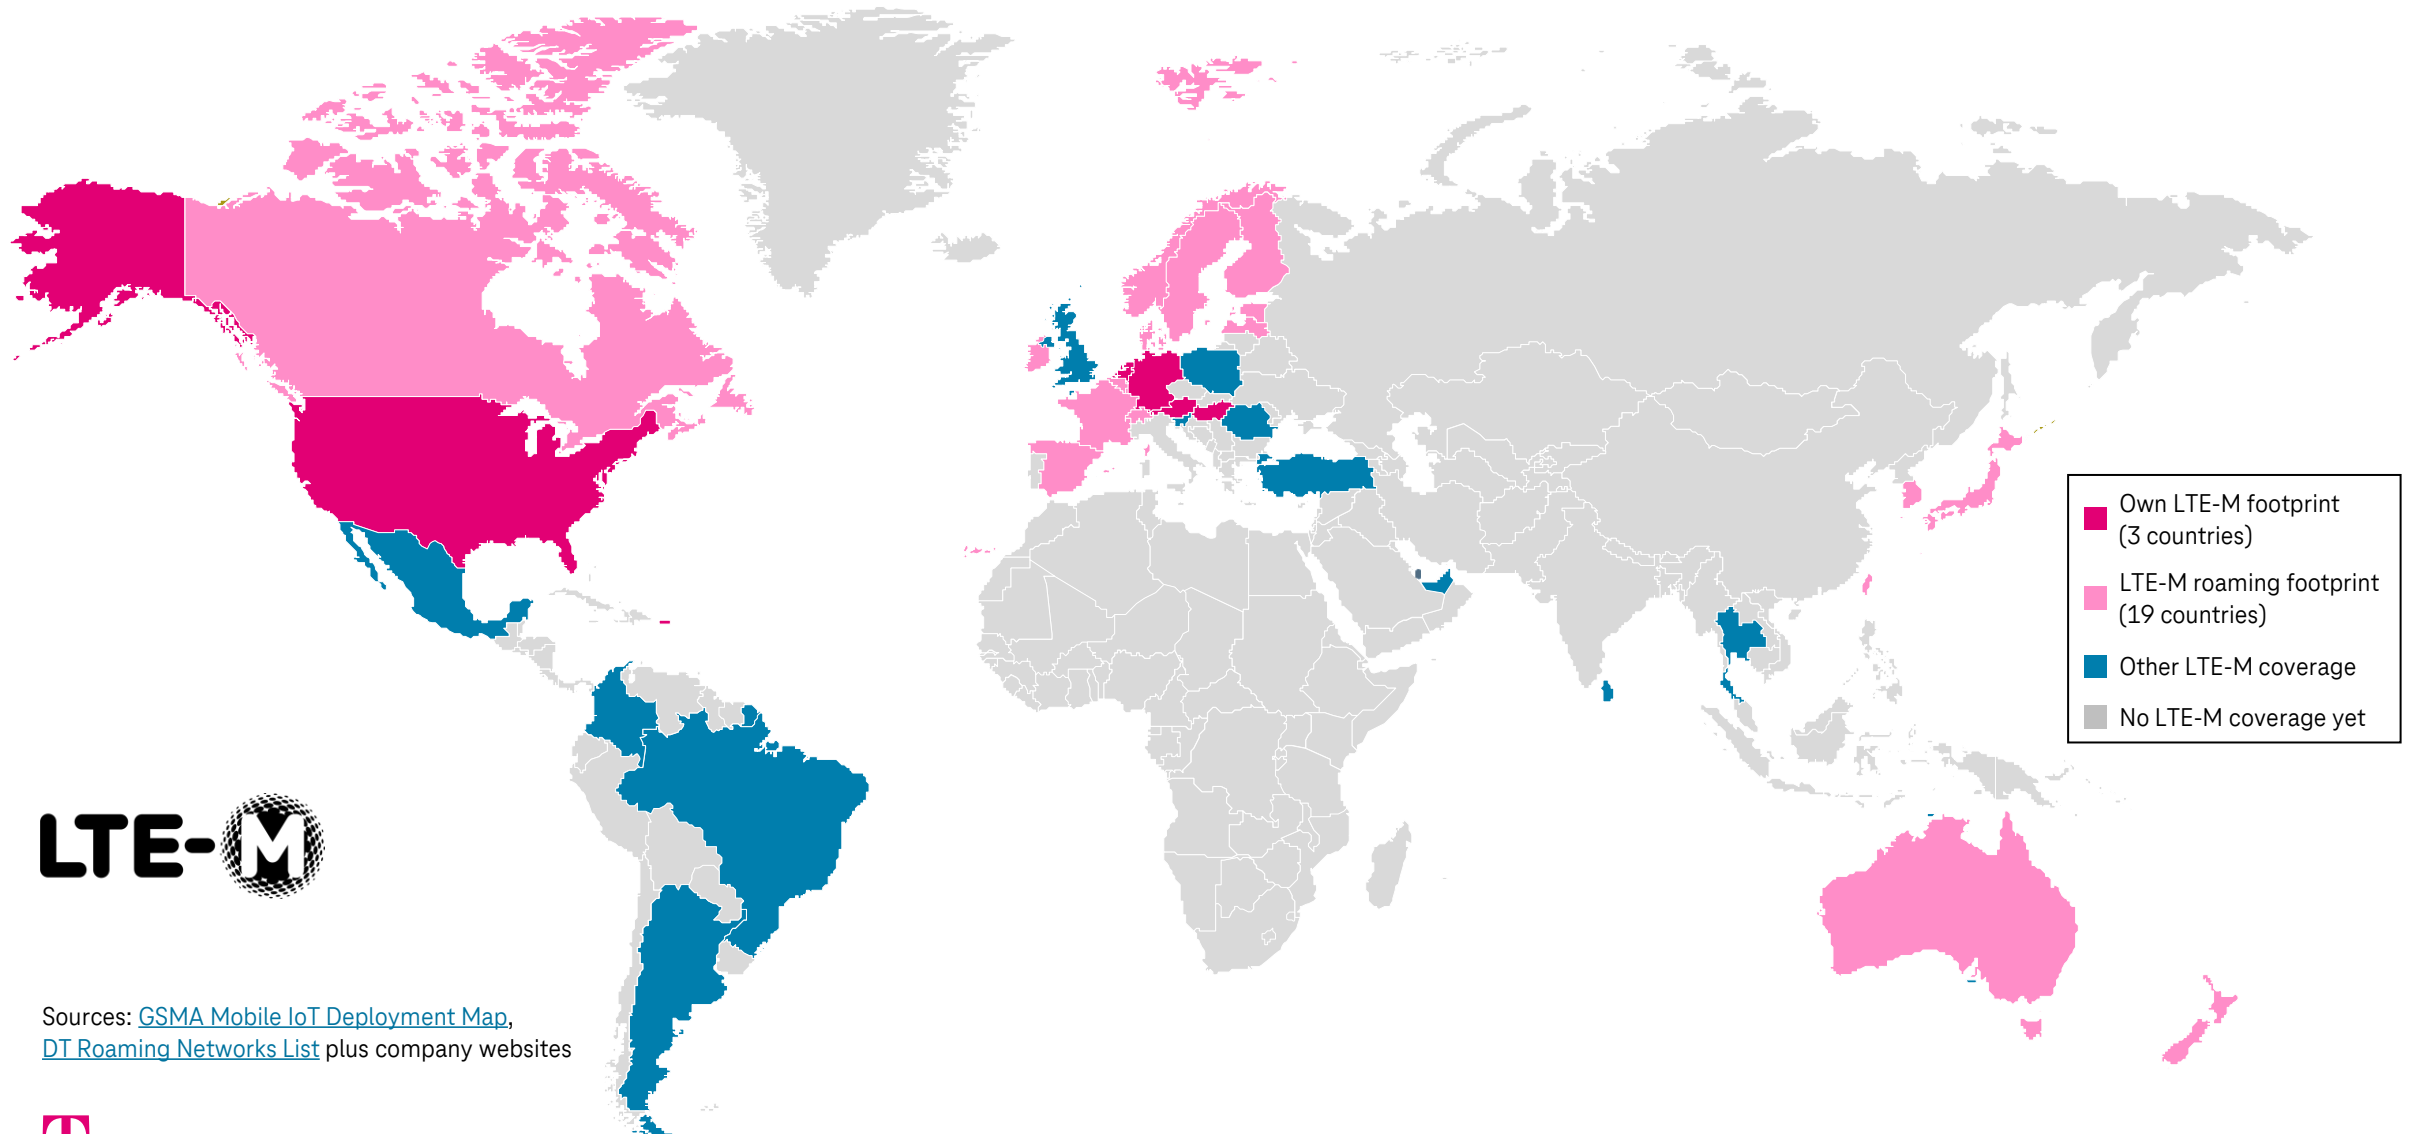

Deutsche Telekom LTE-M Service Footprint (12.10.2022)

Sources: [GSMA Mobile IoT Deployment Map](#),
[DT Roaming Networks List](#) plus company websites

LTE-M Roaming Partners (12.10.2022)

Country	Operator	PLMN ID	Deployment Bands
Australia	Telstra Corporation	50501	28
Austria	Magenta	23203	20, 8, 3
Belgium	Orange	20610	20
Canada	Bell Mobility	302610	12, 2
Canada	Rogers Communications	302720	TBC
Denmark	Telia	23820	20
Denmark	Telenor	23802	TBC
Estonia	Telia	24801	TBC
Finland	DNA	24412	TBC
Finland	Telia	24491	1, 3, 7, 20, 28
France	Orange	20801	20
Germany	Telefónica	26203	20
Germany	Telekom	26201	20, 3
Germany	Vodafone	26202	20
Hungary	Telekom	21630	20, 3
Ireland	Three Ireland	27205	TBC
Japan	NTT DoCoMo	44010	1, 19
Japan	SoftBank	44020	TBC
Latvia	LMT	24701	20
Luxembourg	Post Luxembourg	27001	20

Country	Operator	PLMN ID	Deployment Bands
Netherlands	T-Mobile	20416	8
Netherlands	KPN	20408	20
Netherlands	Vodafone Libertel	20404	20
New Zealand	Spark	53005	3, 28
Norway	Telenor	24201	TBC
Norway	Telia	24202	20
South Korea	KT Corporation	45008	TBC
Spain	Orange	21401	TBC
Spain	Telefónica Moviles	21407	TBC
Sweden	Telia	24001	20
Sweden	Tele2	24007	20
Sweden	Telenor	24008	TBC
Switzerland	Swisscom	22801	20
Taiwan	Chunghwa Telecom	46692	3
UK	Jersey Telecom	23450	TBC
USA	AT&T	310410	2, 4, 12
USA	T-Mobile	310260	2, 4, 12